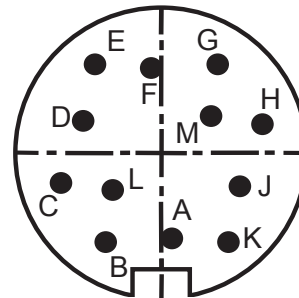

Area Light SQ160 - Technical data

- LED Area Light for continuous / switch operation
- active light field 160 mm x 160 mm
- 400 high performance 5 mm LEDs
- applicable as a clear, diffused or polarised incident illumination or as a transmitted illumination
- integrated illumination controller
- brightness can be regulated internally (potentiometer) or externally with a VC analogue input
- robust industrial model, Aluminium casing, IP40
- 150 mm cable with an M16 12-pin plug
- drag chain connection cable with an M16 12-pin socket in different lengths available as accessory [↩ please note page 211 of the main product catalogue](#)

CONTROLLER
INSIDE

With the following table you can assemble your desired type of lighting:*

* A detailed product key explanation can be found on [Page 4](#) of the main product catalogue.

Available illumination variants

Pin arrangement M16 plug

A+K	white	GND	GND Operation voltage
B+L	brown	U _B	Operation voltage
C	green	NC	NC
D	yellow	VC	Brightness regulation 1...10 V DC
E	grey	NC	NC
F	pink	NC	NC
G	blue	NC	NC
H	Shield	Shield	Shield connection
J	nc	NC	NC
M	nc	NC	NC