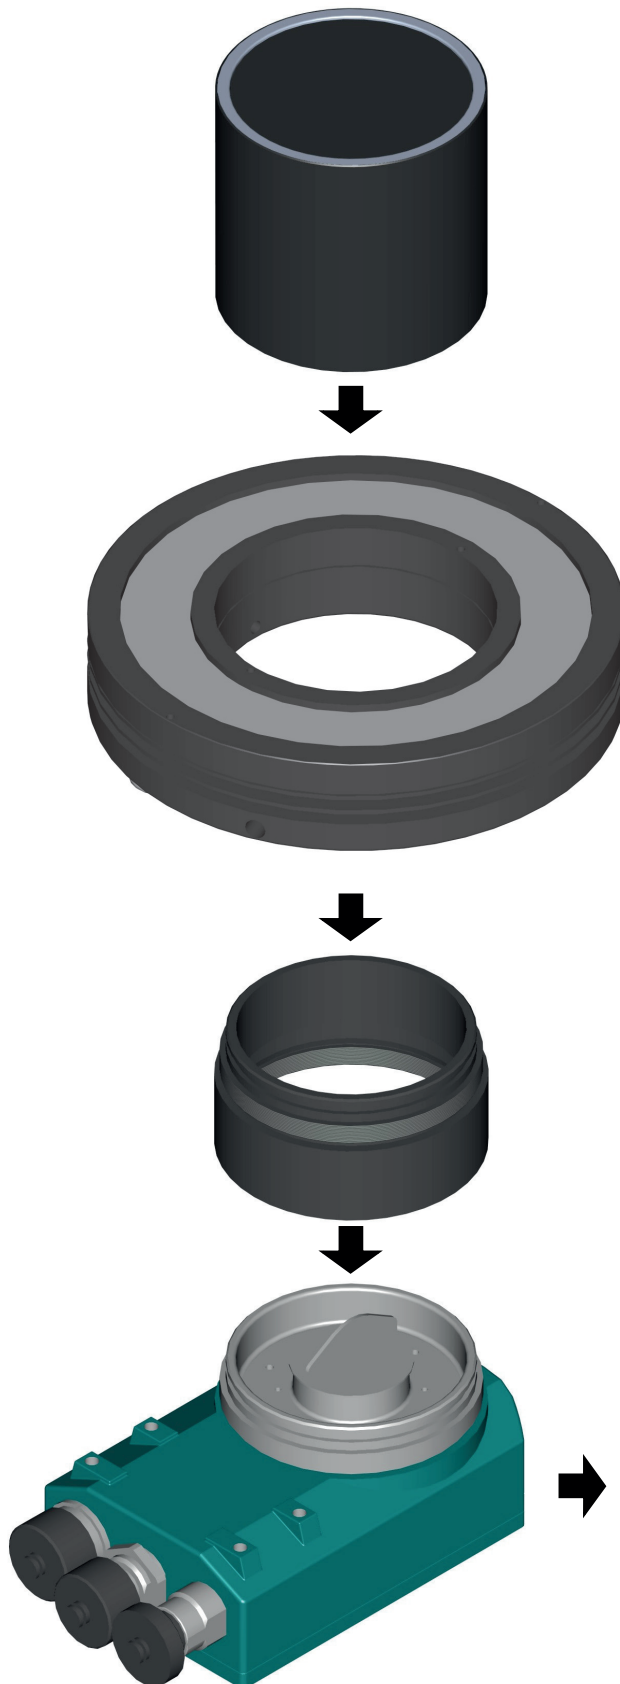

# LUMIMAX<sup>®</sup> Tube Extension / Adapter MV440

*Price list: page  
387 of the main  
product catalogue*

CRC70 / CRC70FL  
LR50 / LR 50FL  
LR70 / LR70FL

Tube Extension / Adapter  
**MV440**