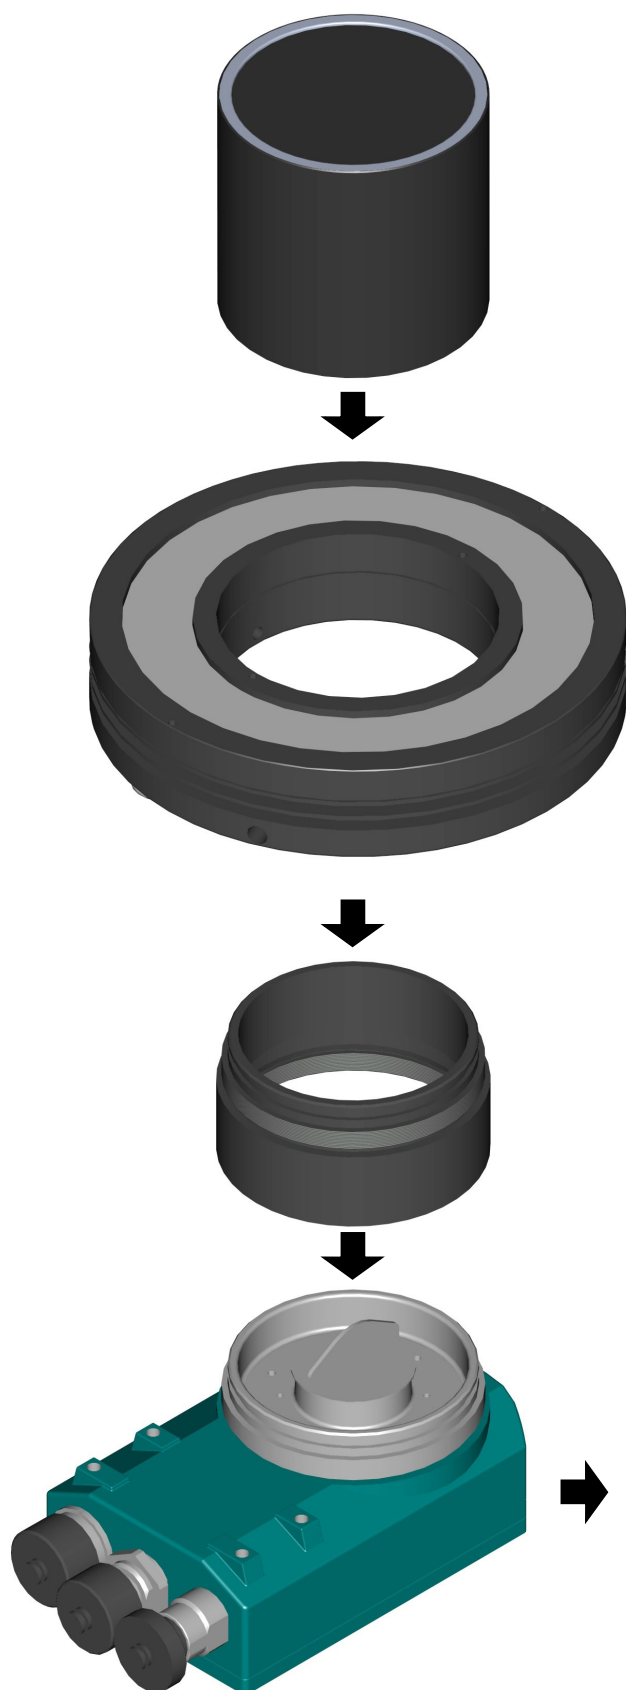

LUMIMAX[®] Tube Extension / Adapter MV440

*Price list: page
387 of the main
product catalogue*

CRC70 / CRC70FL
LR50 / LR 50FL
LR70 / LR70FL

Tube Extension / Adapter
MV440