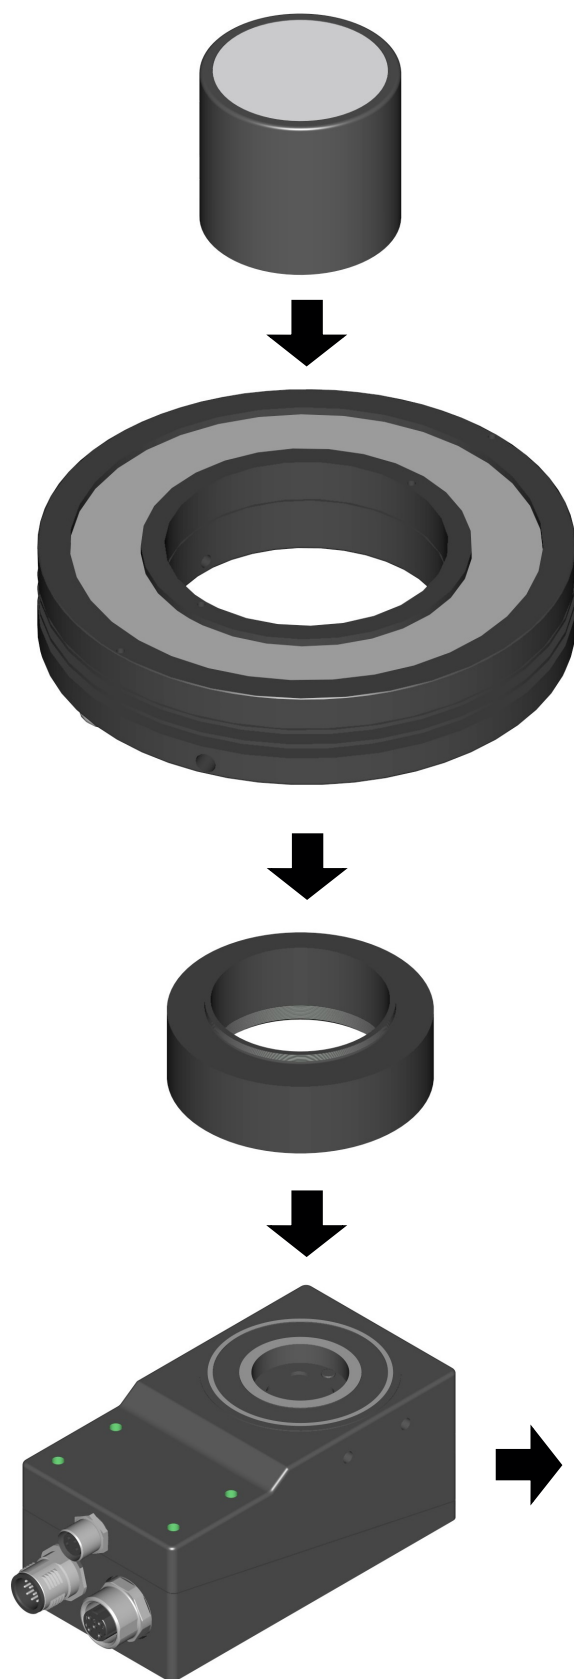

LUMIMAX[®] Tube Extension / Adapter VSXC

*Price list: page 387
of the main product
catalogue*

CRC70 / CRC70FL
LR50 / LR 50FL
LR70 / LR70FL

Tube Extension / Adapter
VSXC