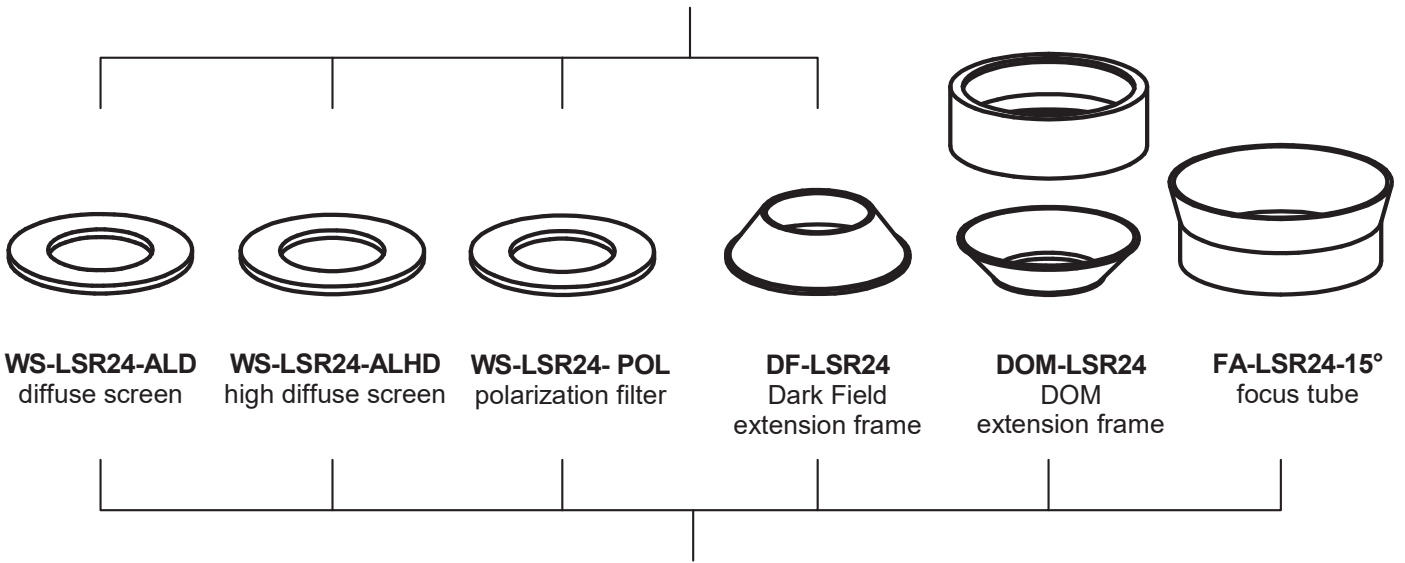

LUMIMAX[®] Accessories for LSR-series

Price list: page 387 of the main product catalogue

MR-LSR24
LUMIMAX
 mounting ring

WS-LSR24-ALD
 diffuse screen

WS-LSR24-ALHD
 high diffuse screen

WS-LSR24- POL
 polarization filter

DF-LSR24
 Dark Field
 extension frame

DOM-LSR24
 DOM
 extension frame

FA-LSR24-15°
 focus tube

LSR24

OA-LSR24-M25,5x0,5
 Lens adapter M25,5x0,5

OA-LSR24-M27x0,5
 Lens adapter M27x0,5

OA-LSR24-M30,5x0,5
 Lens adapter M30,5x0,5