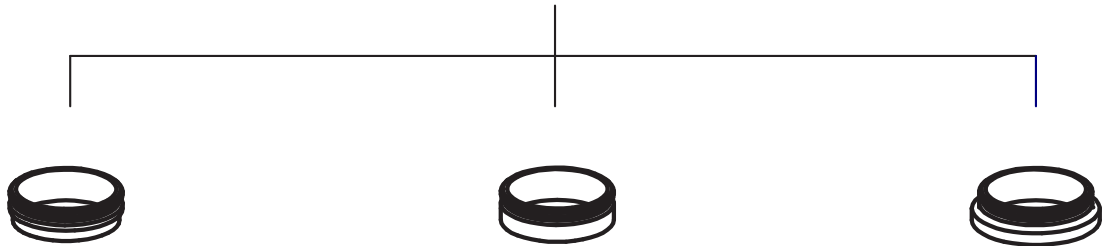

LUMIMAX[®] Accessories for LSR-series

Price list: page 387 of the main product catalogue

MR-LSR24
LUMIMAX
 mounting ring

WS-LSR24-ALD
 diffuse screen

WS-LSR24-ALHD
 high diffuse screen

WS-LSR24- POL
 polarization filter

DF-LSR24
 Dark Field
 extension frame

DOM-LSR24
 DOM
 extension frame

FA-LSR24-15°
 focus tube

LSR24

OA-LSR24-M25,5x0,5
 Lens adapter M25,5x0,5

OA-LSR24-M27x0,5
 Lens adapter M27x0,5

OA-LSR24-M30,5x0,5
 Lens adapter M30,5x0,5