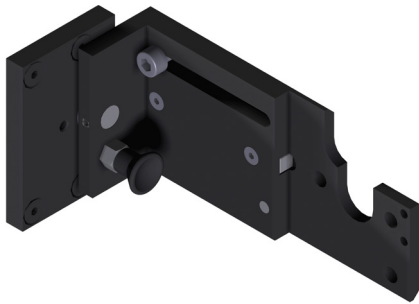

LUMIMAX[®] Verification adapter LVA

- mounting system for dome- and coaxial lights as well as mini bar lights in a four-sided mounting bracket for standard-compliant verification
- direct mounting on the camera systems:
 - Siemens MV440
 - Cognex In-Sight[®] 5x
 - Baumer VeriSens[®] XC
- defined swivelling in and out of the lighting
- reproducible construction for all reading stations

Price list: page 387 of the main product catalogue

LVA-MV440
LVA-IS5x
LVA-VeriSens XC
LUMIMAX verification adapter

MW-LVA-MS4-LSB50 / 100
LUMIMAX mounting bracket

MS4 + 4x LSB50 / 100
LUMIMAX Mini Bar Light in four, two and one sided arrangement