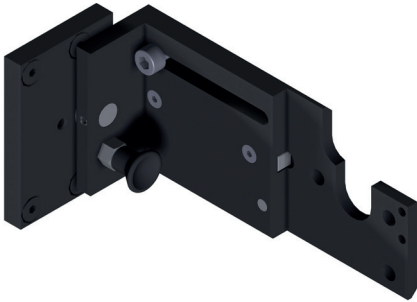

# LUMIMAX<sup>®</sup> Verification adapter LVA

- mounting system for dome- and coaxial lights as well as mini bar lights in a four-sided mounting bracket for standard-compliant verification
- direct mounting on the camera systems:
  - Siemens MV440
  - Cognex In-Sight<sup>®</sup> 5x
  - Baumer VeriSens<sup>®</sup> XC
- defined swivelling in and out of the lighting
- reproducible construction for all reading stations

*Price list: page 387 of the  
 main product catalogue*

**LVA-MV440**  
**LVA-IS5x**  
**LVA-VeriSens XC**  
 LUMIMAX verification adapter

**MW-LVA-MS4-LSB50 / 100**  
 LUMIMAX mounting bracket

**MS4 + 4x LSB50 / 100**  
 LUMIMAX Mini Bar Light in four,  
 two and one sided arrangement